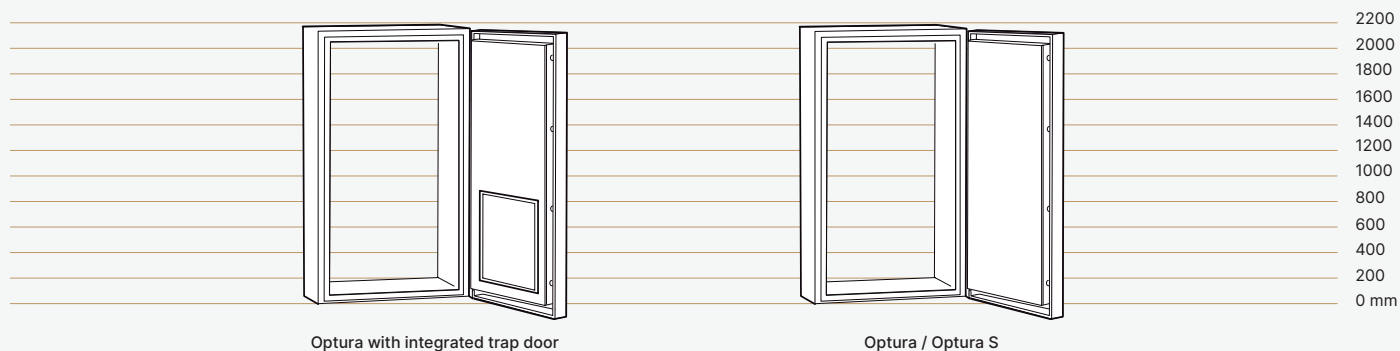

Optura with integrated trap door

Optura / Optura S

Technical specifications

Door dimensions	V			VI	VII	VIII	IX	X / X CD	XI / XI CD
	Door alone	Door with trap door	Trap door alone						
Frame thickness (mm)	240	240	240	240	240	320	320	420	420
Door thickness (mm)	100	100	100	100	100	180	180	280	280
Clearance width	910	910	500	895	895	895	895	912	912
Clearance height (mm)	2030	2030	600	2167	2167	2172	2172	2177	2177
External height (mm)	2167	2167	814	2167	2167	2172	2172	2177	2177
External width (mm)	1193	1193	774	1193	1200	1220	1220	1360	1460
Approx. weight (kg)	885	945	295	1040	1080	1800	1850	2650	2730

* CD: added protection against core drills (diamond tools).

Fichet Locks

A2P-certified locks as per European standards EN 1300:

- ✦ Mauer key lock
- ✦ Moneo mechanical combination lock
- ✦ MxB key lock (patented by Fichet-Bauche)—only for Grade V
- ✦ KelNet electronic combination lock

Mauer key lock

A hallmark of our brand

With 200 years of experience as master locksmiths, we develop and manufacture our own exclusive locks. This is one of the key strengths of our safes and a guarantee of high security. We remain committed to permanent investment in R&D, always looking for more functionality, more resistance, new materials and more advanced lock technologies.